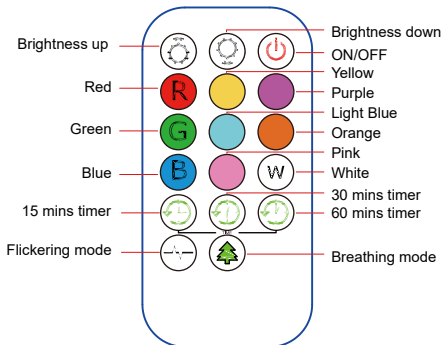

User Manual

Executive standard of the product

GB7000.204-2008

Product Details

Name: Colorful silicone night light

Capacity of the lithium battery: 700mAh

Working voltage/current: DC 5V/500 mA

Maximum Power: 0.35W

Features

1. Choose between 3 different modes and 8 vibrant colors.
2. Eco friendly and high quality non-toxic soft washable silicone + ABS material safe for babies and toddlers. No sharp parts and can be put into bed.
3. No need to replace batteries and doesn't get hot. Micro USB charge point.
4. Silicone part can be detached and is machine washable.

Instructions

1. Charge the night lamp fully for first time use. The light indicator light will stay red while charging.
2. Press the main power button to turn on lamp to white light mode.
3. Tap the silicone surface to switch between colors and modes.

Remote Functions:

Tap Functions

- Push the power button to start the lamp in white mode.
- First tap will switch lamp to bright white light.
- Second tap will start slow-changing colors.
- Third tap will speed up the color changes.
- Fourth tap will pause the lamp on a color.
- Continue tapping the lamp to restart the cycle.

Caution

1. Do not dismantle the internal light fitting.
2. If not using the lamp for a long period store it somewhere dry